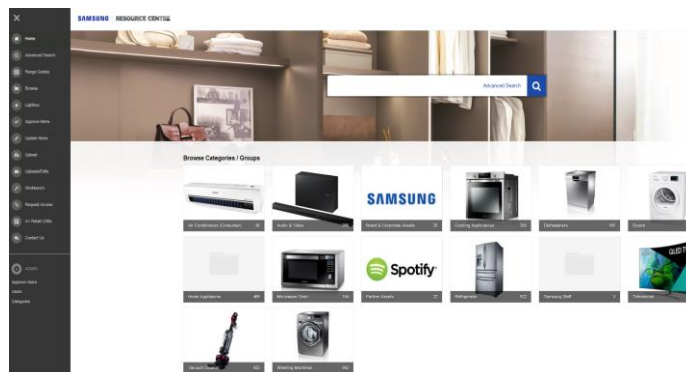

Resource Centre

Product Imagery and Assets Available from Samsung Resource Centre

samsung-resources.com.au/asset-bank/action/viewHome

Samsung Care

SAMSUNG
care
Premium

Experience
the Samsung
difference

FIND OUT MORE

Samsung Care was built with your lifestyle in mind. As a valued customer you'll receive a range of benefits:

samsung.com/au/samsung-care

Warranty

10^{❄️}
YEAR
Parts Warranty

On the Digital
Inverter Compressors*

This fridge comes with the assurance of our 10 year Parts Warranty on the Digital Inverter*.

* See warranty card or www.samsung.com/au/support/ for details.